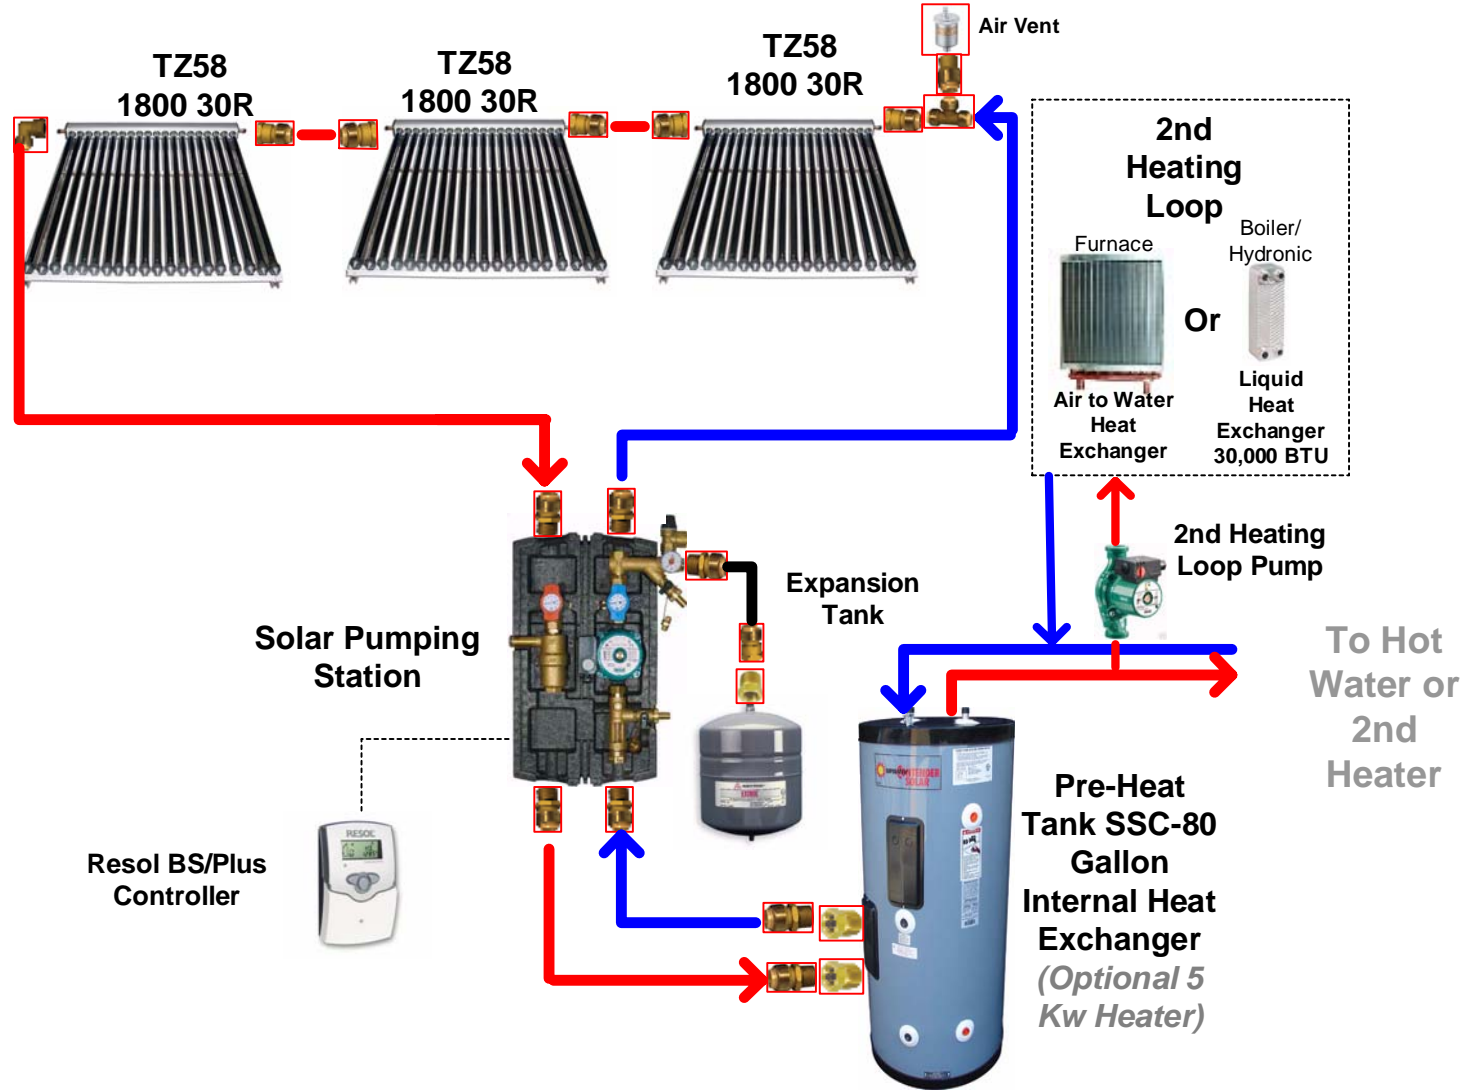

**Parts**

-  1 x FlowCon FA+ BS/Plus Controller
-  1 x air bleed valve
-  1 x 3/8" reducer
-  1 x copper adapter
-  1 x copper adapter
-  6 x FITP adapter
-  7 x MIPT adapter
-  1 x 90 degree to FIPT
-  1 x 1/2" to 3/4" Reducer
-  2 x 1" to 3/4" Reducer
-  2 x Easy Flex 50'
-  3 x TZ58 1800 30R
-  1 x SCC 80 gallon
-  1 x Expansion tank
-  1 x Heat Exchanger (either type)
-  1 x 2nd circ pump
-  1 x Solar Heat Fluid + Fill Pump

# Complete Solar Hot Water Plus Home Heating- 3 Colectors

SHW-Heat-3