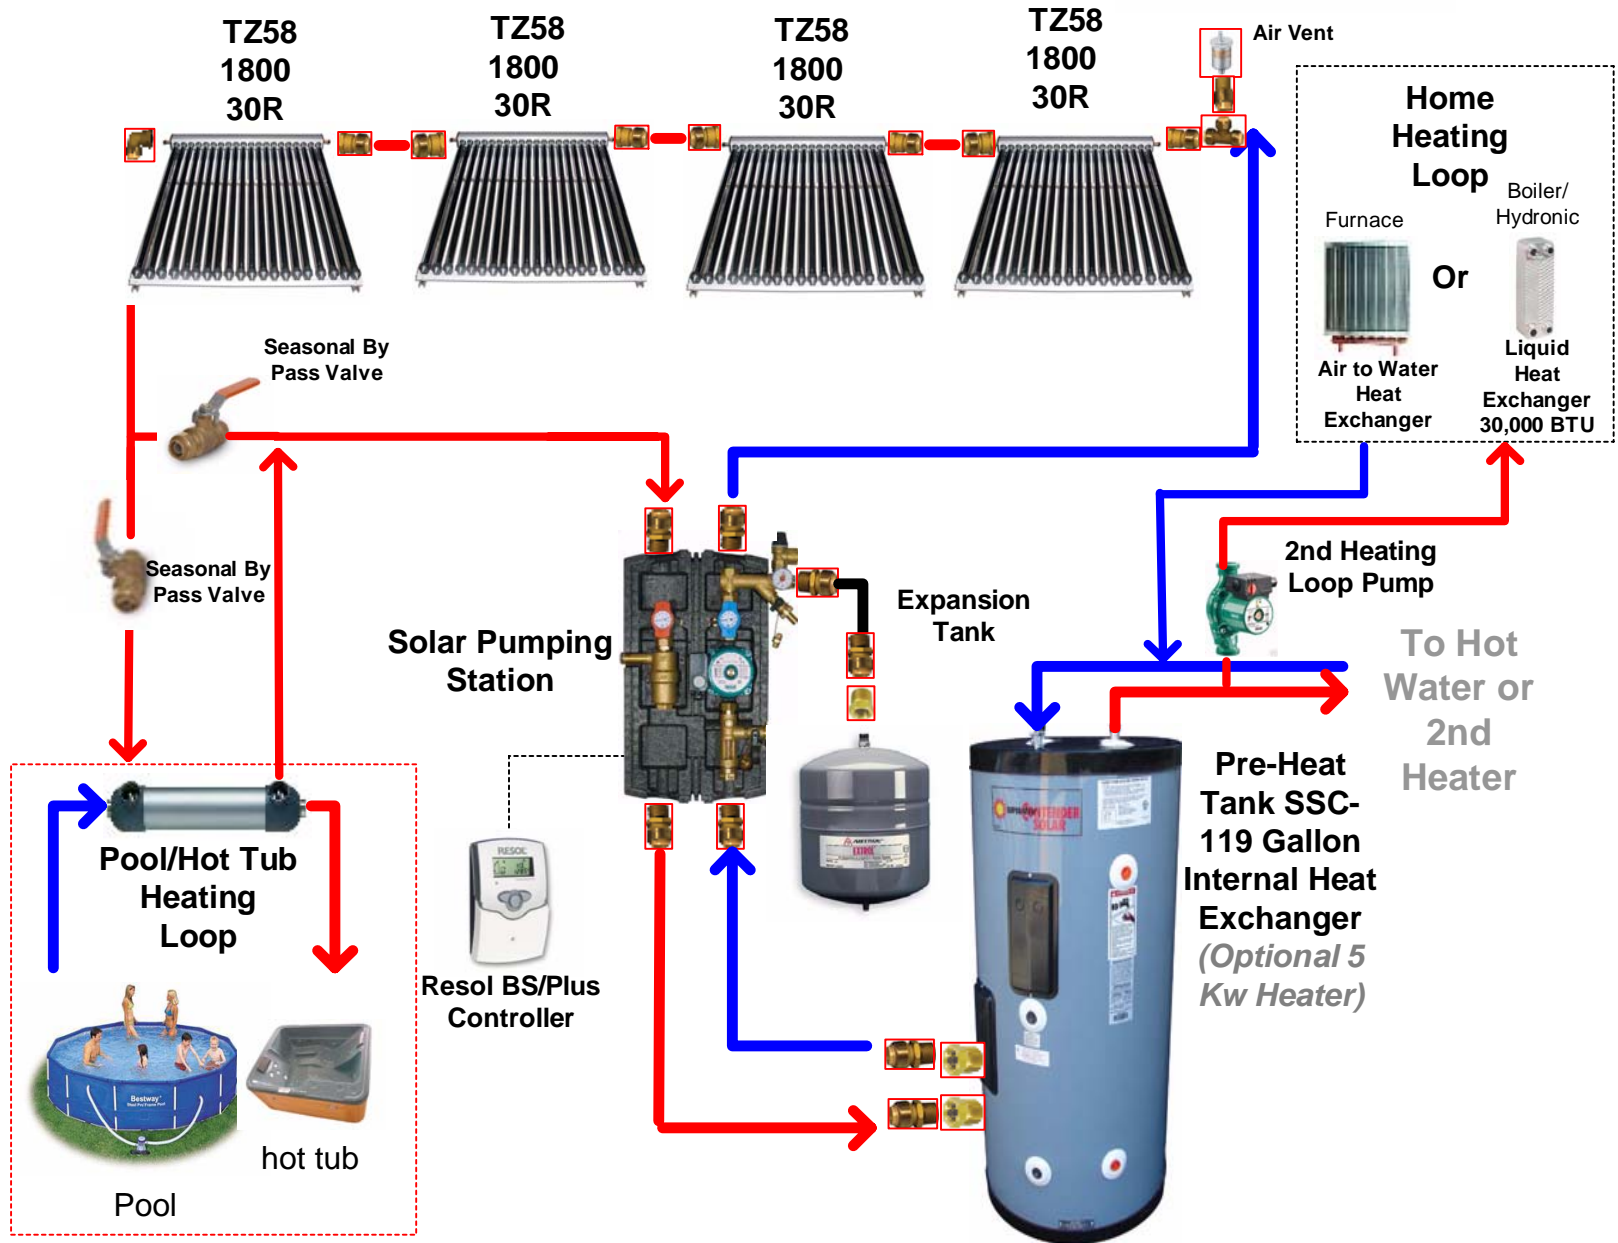

# Complete Solar Hot Water Plus Pool and Home Heating- 4 Panels

## Parts

-  1 x FlowCon FA + BS/Plus Controller
-  1 x air bleed valve
-  1 x 3/8" reducer
-  1 x copper adapter
-  1 x copper adapter
-  8 x FITP adapter
-  7 x MIPT adapter
-  1 x 90 degree to FIPT
-  1 x 1/2" to 3/4" Reducer
-  2 x 1" to 3/4" Reducer
-  3 x Easy Flex 50'
-  4 x TZ58 1800 30R
-  1 x SCC 119 gallon
-  1 x Expansion - 90
-  1 x Heat Exch
-  1 x 2nd circ pump
-  1 x pool Heat Exch
-  2 x By Pass Valves
-  2 x Solar Heat Fluid+ Fill Pump