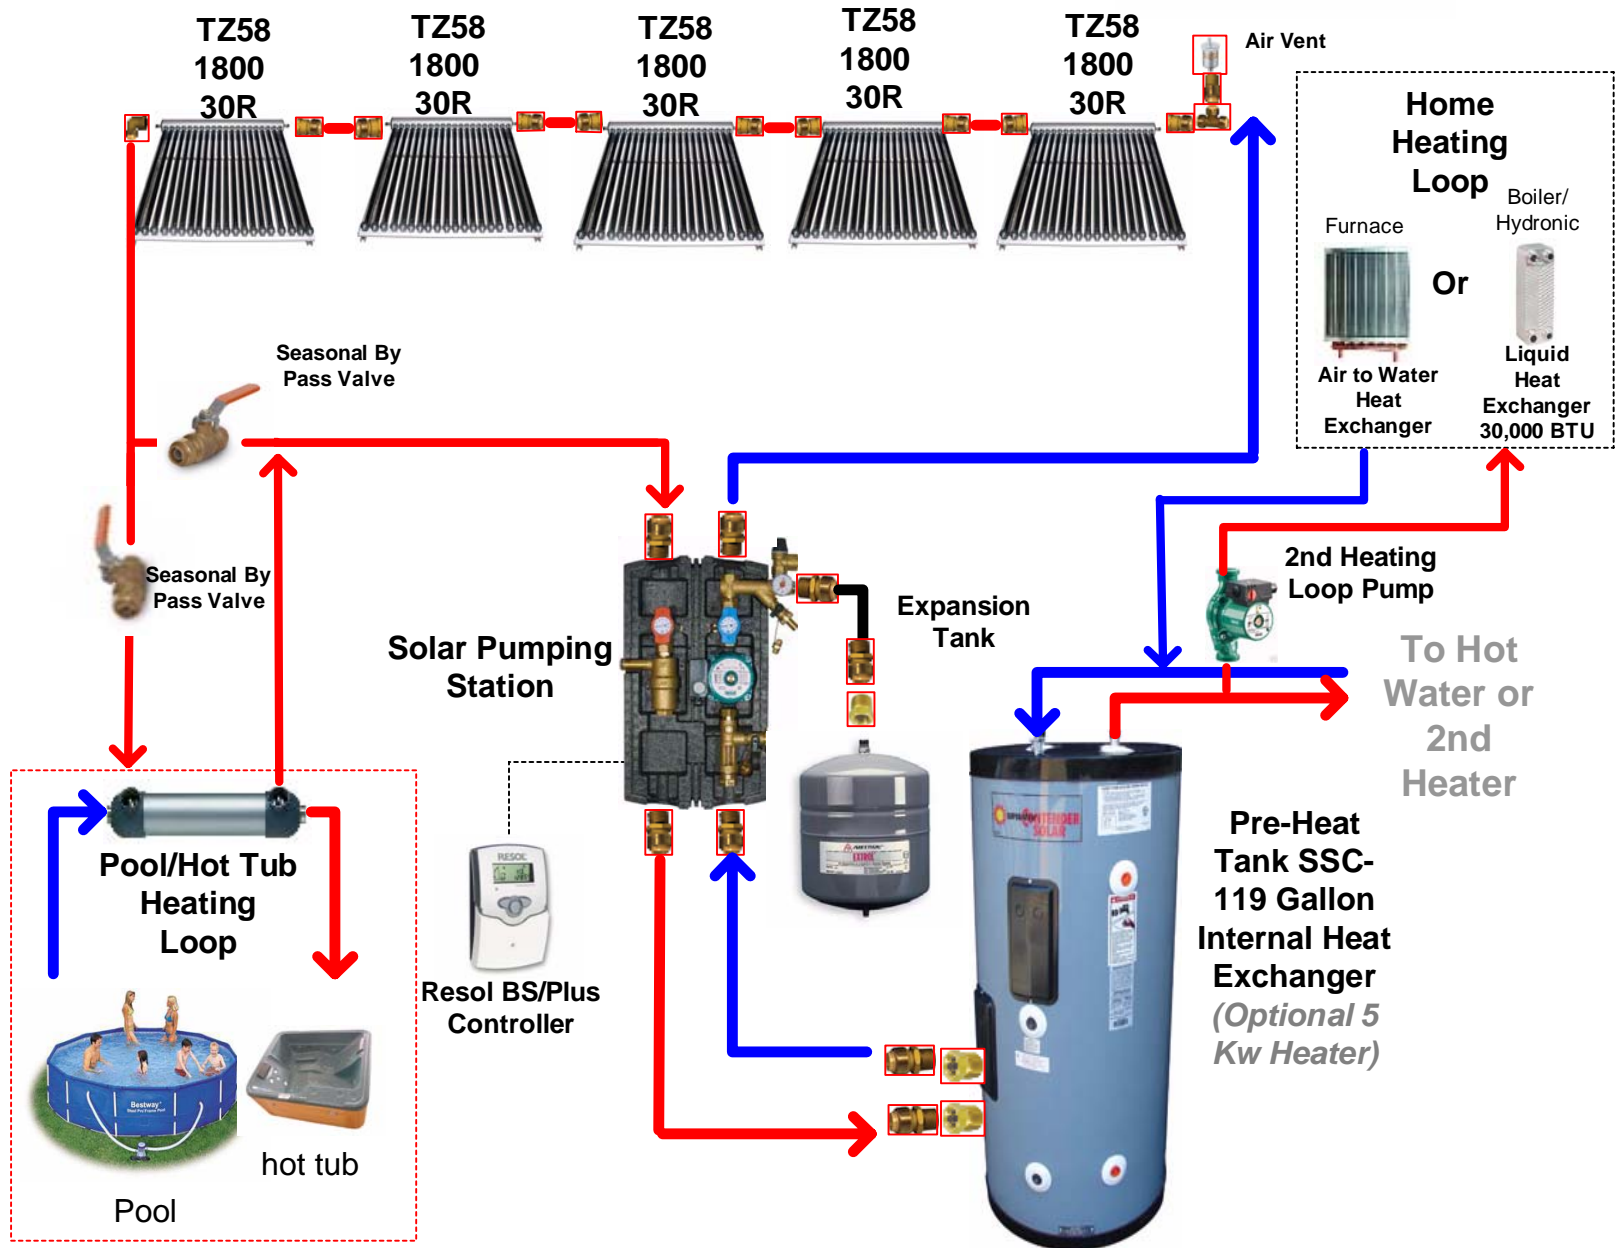

# Complete Solar Hot Water Plus Pool and Home Heating- 5 Panels

## Parts

-  1 x FlowCon FA + BS/Plus Controller
-  1 x air bleed valve
-  1 x 3/8" reducer
-  1 x copper adapter
-  1 x copper adapter
-  10 x FITP adapter
-  7 x MIPT adapter
-  1 x 90 degree to FIPT
-  1 x 1/2" to 3/4" Reducer
-  2 x 1" to 3/4" Reducer
-  4 x Easy Flex 50'
-  4 x TZ58 1800 30R
-  1 x SCC 119 gallon
-  1 x Expansion - 90
-  1 x Heat Exch
-  1 x 2nd circ pump
-  1 x pool Heat Exch
-  2 x By Pass Valves
-  2 x Solar Heat Fluid+ Fill Pump

SHW-Heat-Pool-5