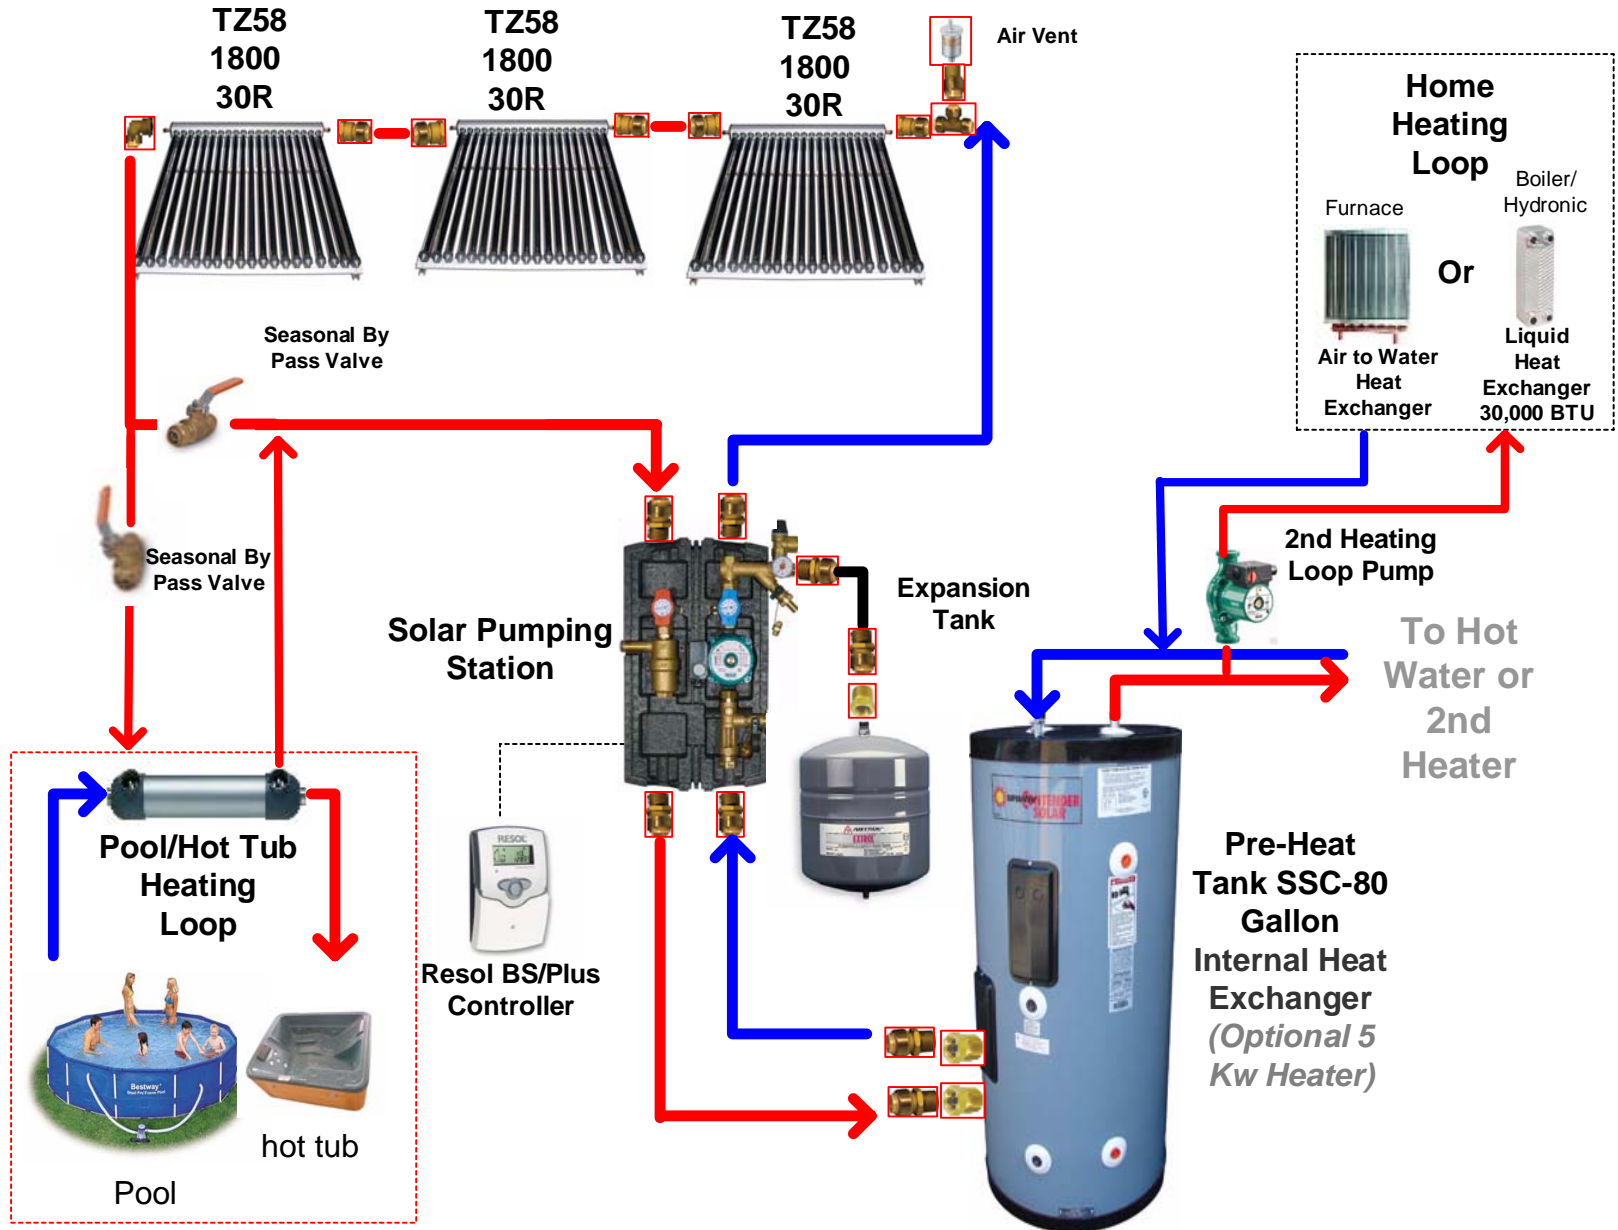

Parts

-  1 x FlowCon FA + BS/Plus
-  1 x air bleed valve
-  1 x 3/8" reducer
-  1 x copper adapter
-  1 x copper adapter
-  6 x FITP adapter
-  7 x MIPT adapter
-  1 x 90 degree to FIPT
-  1 x 1/2" to 3/4" Reducer
-  2 x 1" to 3/4" Reducer
-  3 x Easy Flex 50'
-  3 x TZ58 1800 30R
-  1 x SCC 80 gallon
-  1 x Expansion tank
-  1 x Heat Exch
-  1 x 2nd circ pump
-  1 x pool Heat Exch
-  2 x By Pass Valves
-  2 x Solar Heat Fluid + Fill Pump

Complete Solar Hot Water Plus Pool & Home Heating- 3 Panels

SHW-Heat-Pool-3